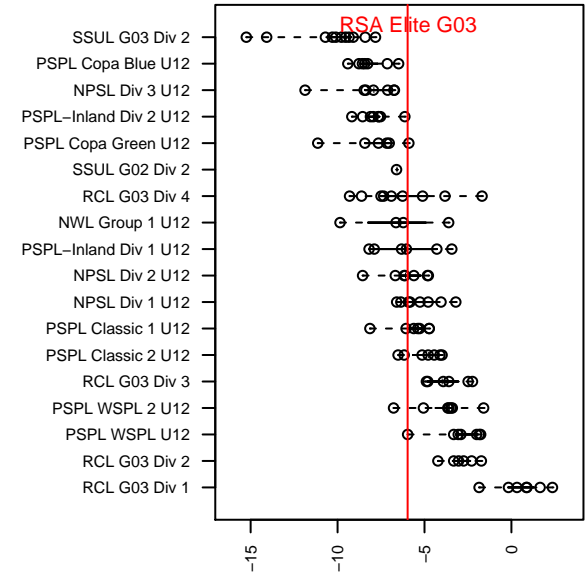

**attack and defense rating
relative to others at age
and all opponents in last 13 months**