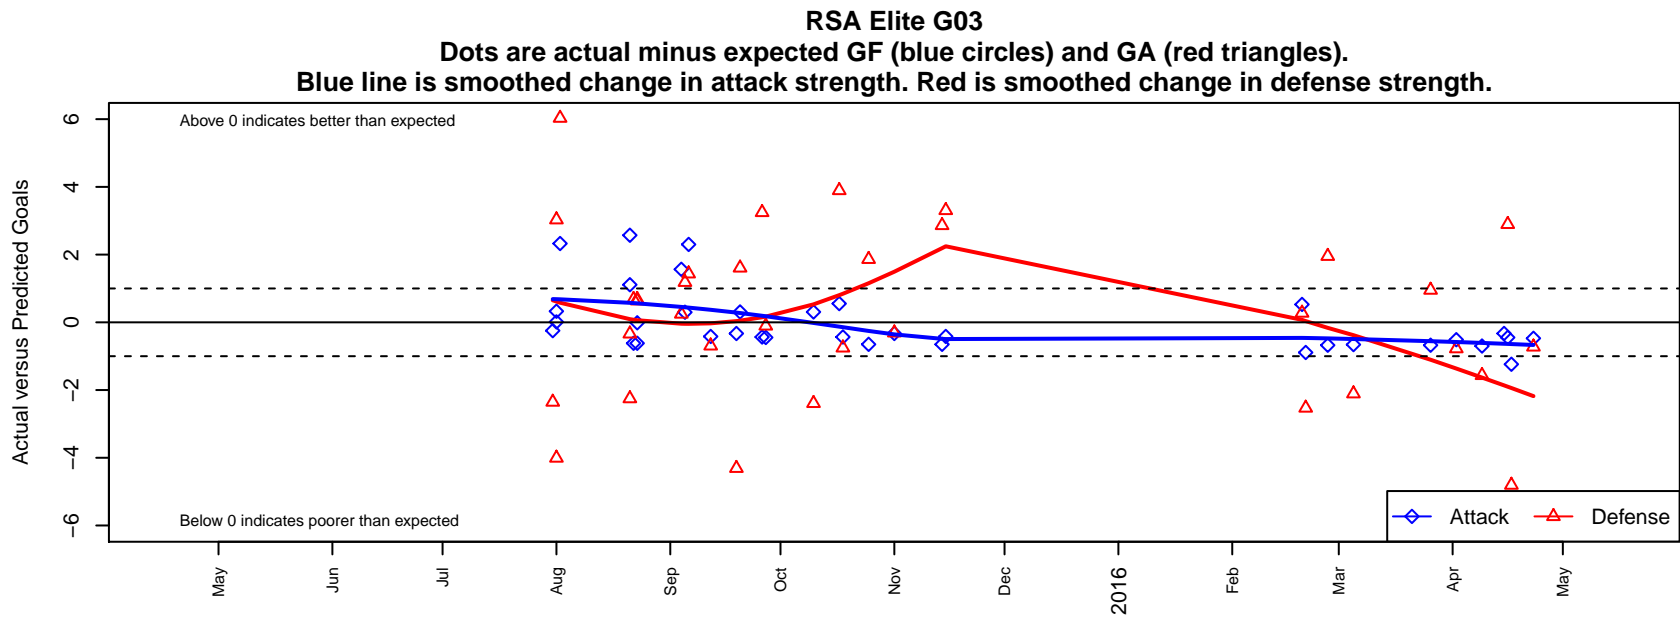

2015 Xtreme Cup GU12 Gold

2015 Labor Day Cup GU12 Gold

2015 PSPL WSPL U12

2015 Spr PSPL SuperLeague 2 U12

2015 WA Cup GU12 Gold/Silver U12

**attack and defense variance (black dot)  
relative to other teams  
and top 10 in region**